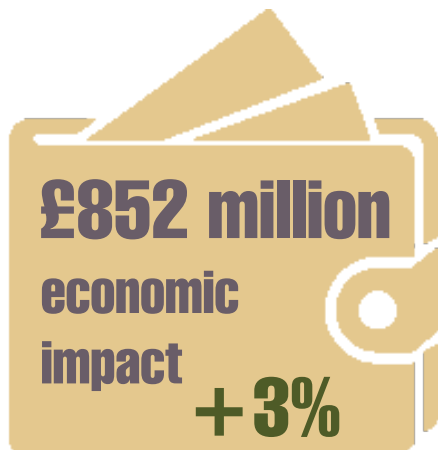

Average length of visit

Serviced 2.3 nights	Non-Serviced 7 nights	Visiting Friends & Relatives 2.4 nights
-------------------------------	---------------------------------	---

- Accommodation +0.7%**
- Shopping +2.1%**
- Recreation +2.3%**
- Food & Drink +2.5%**
- Transport +2.3%**